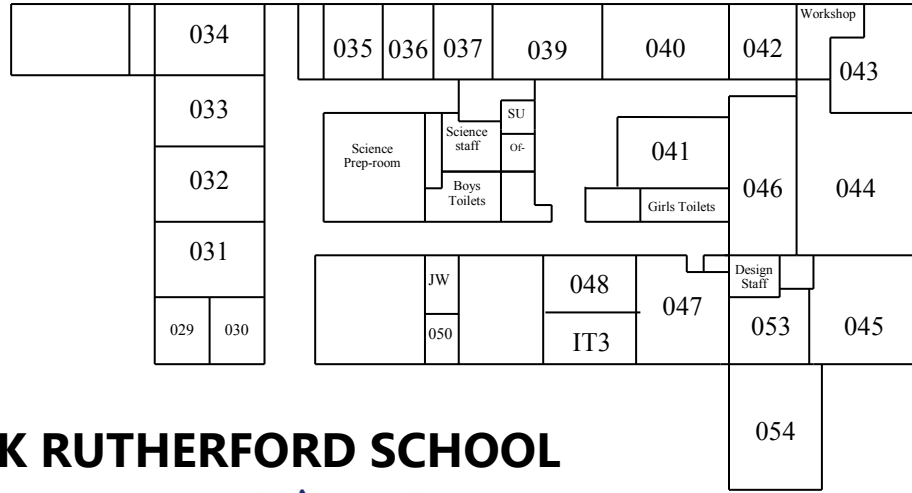

A BLOCK

Science & Design Technology Block

MARK RUTHERFORD SCHOOL

Main Building First Floor

First Floor